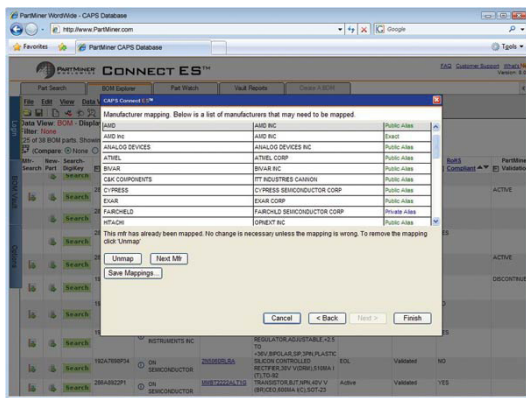

CAPS™ Connect ES

Research, Analyze, Select

Web-based enterprise portal providing comprehensive BOM and product reporting

Connect ES 8.0 just released

- **BOM / AVL Cleansing and Data Scrubbing**
“Garbage-in – Garbage-out” inefficiencies due to duplicate and incorrect part numbers are very costly. CAPS Connect ES normalizes data to correct and update part numbers and other critical BOM details, reducing costly inefficiencies due to duplicate and incorrect part numbers.
- **Manufacturer Name Cleansing**
Robust manufacturer alias table assists with correcting typos and duplicate names due to mergers and acquisitions.

Navigate the world’s supply of electronic components and component data on over 160 million electronic components from your Web Browser!!!

About Us

PartMiner WorldWide Inc. provides electronic component procurement services to thousands of electronic manufacturing companies around the world. PartMiner collects and interprets worldwide market intelligence and component data from manufacturers, distributors, and other supply sources. PartMiner’s CAPS database is the leading source of technical information in the industry delivering complete data sets on more than 150 million individual electronic components from more than 1800 active manufacturers.