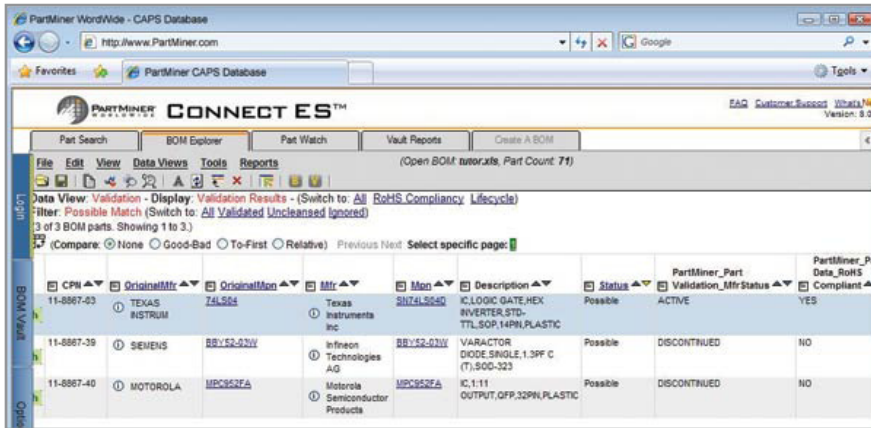

CAPS™ Connect ES

Research, Analyze, Select

Web-based enterprise portal providing comprehensive BOM and product reporting

Connect ES 8.0 just released

- **BOM / AVL Cleansing and Data Scrubbing**
“Garbage-in – Garbage-out” inefficiencies due to duplicate and incorrect part numbers are very costly. CAPS Connect ES normalizes data to correct and update part numbers and other critical BOM details, reducing costly inefficiencies due to duplicate and incorrect part numbers.
- **Manufacturer Name Cleansing**
Robust manufacturer alias table assists with correcting typos and duplicate names due to mergers and acquisitions.

Navigate the world’s supply of electronic components and component data on over 160 million electronic components from your Web Browser!!!

About Us

PartMiner WorldWide Inc. provides electronic component procurement services to thousands of electronic manufacturing companies around the world. PartMiner collects and interprets worldwide market intelligence and component data from manufacturers, distributors, and other supply sources. PartMiner’s CAPS database is the leading source of technical information in the industry delivering complete data sets on more than 150 million individual electronic components from more than 1800 active manufacturers.